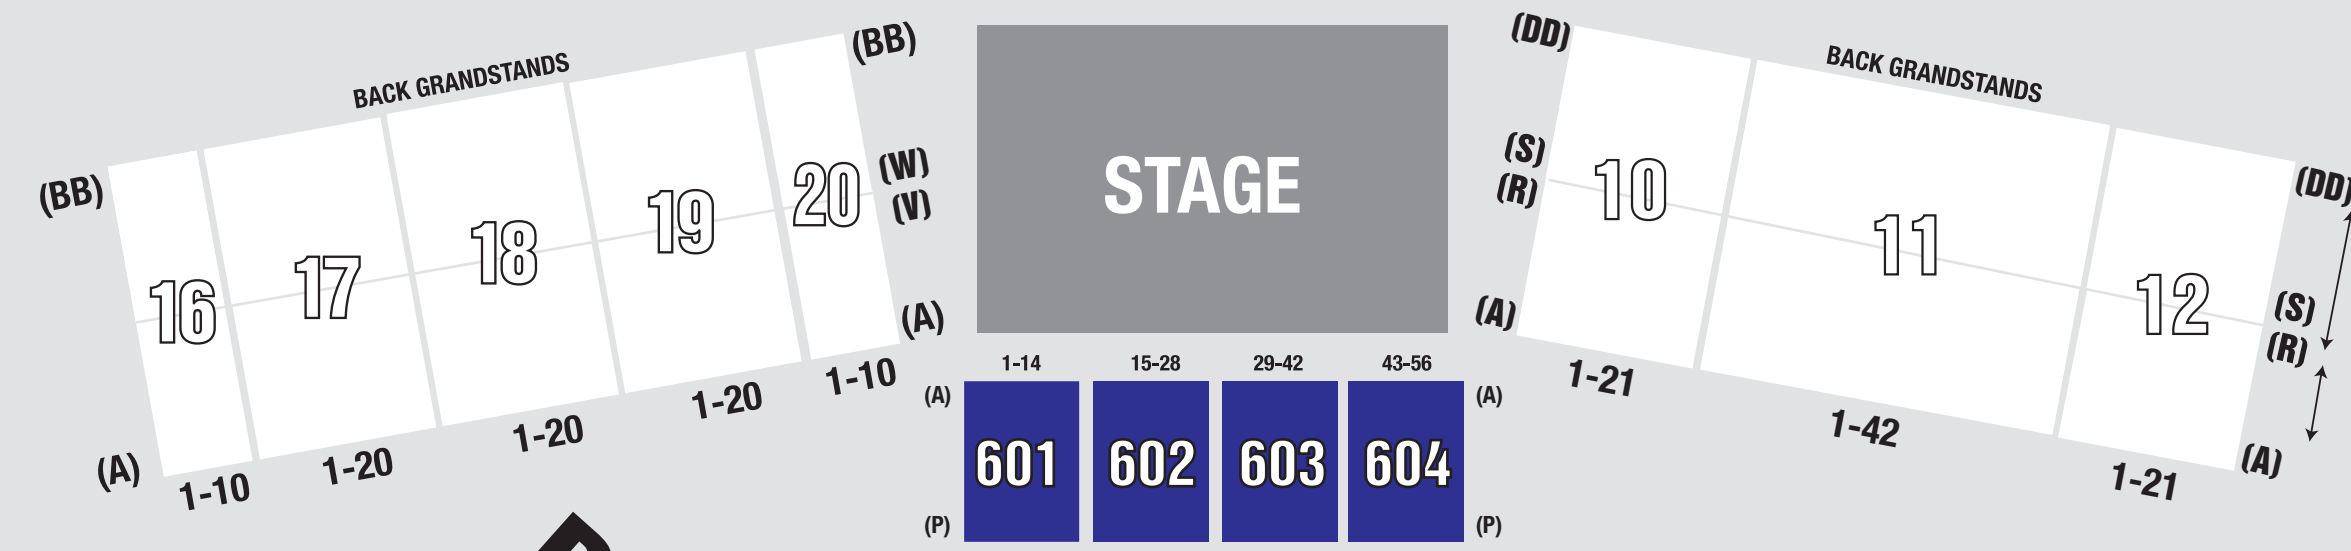

EVENING OF MUSIC & WINE

GRANDSTAND ARENA

RESERVED

TABLE

SEATING

GOLDEN CIRCLE (Blue box)
GRANDSTAND & BLEACHERS (Light Green box)
WINE VENDORS (Purple box)
NOT AVAILABLE FOR SALE (White box)