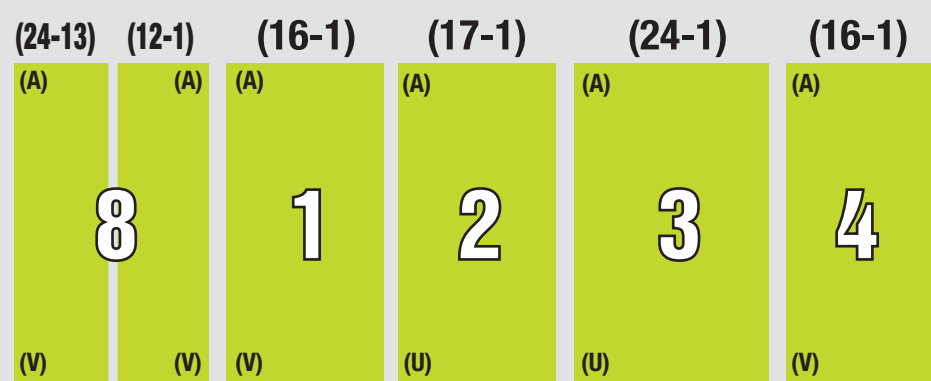

EVENING OF MUSIC & WINE

GRANDSTAND ARENA

RESERVED

TABLE

SEATING

GOLDEN CIRCLE (Blue box)
GRANDSTAND & BLEACHERS (Light Green box)
WINE VENDORS (Purple box)
NOT AVAILABLE FOR SALE (White box)